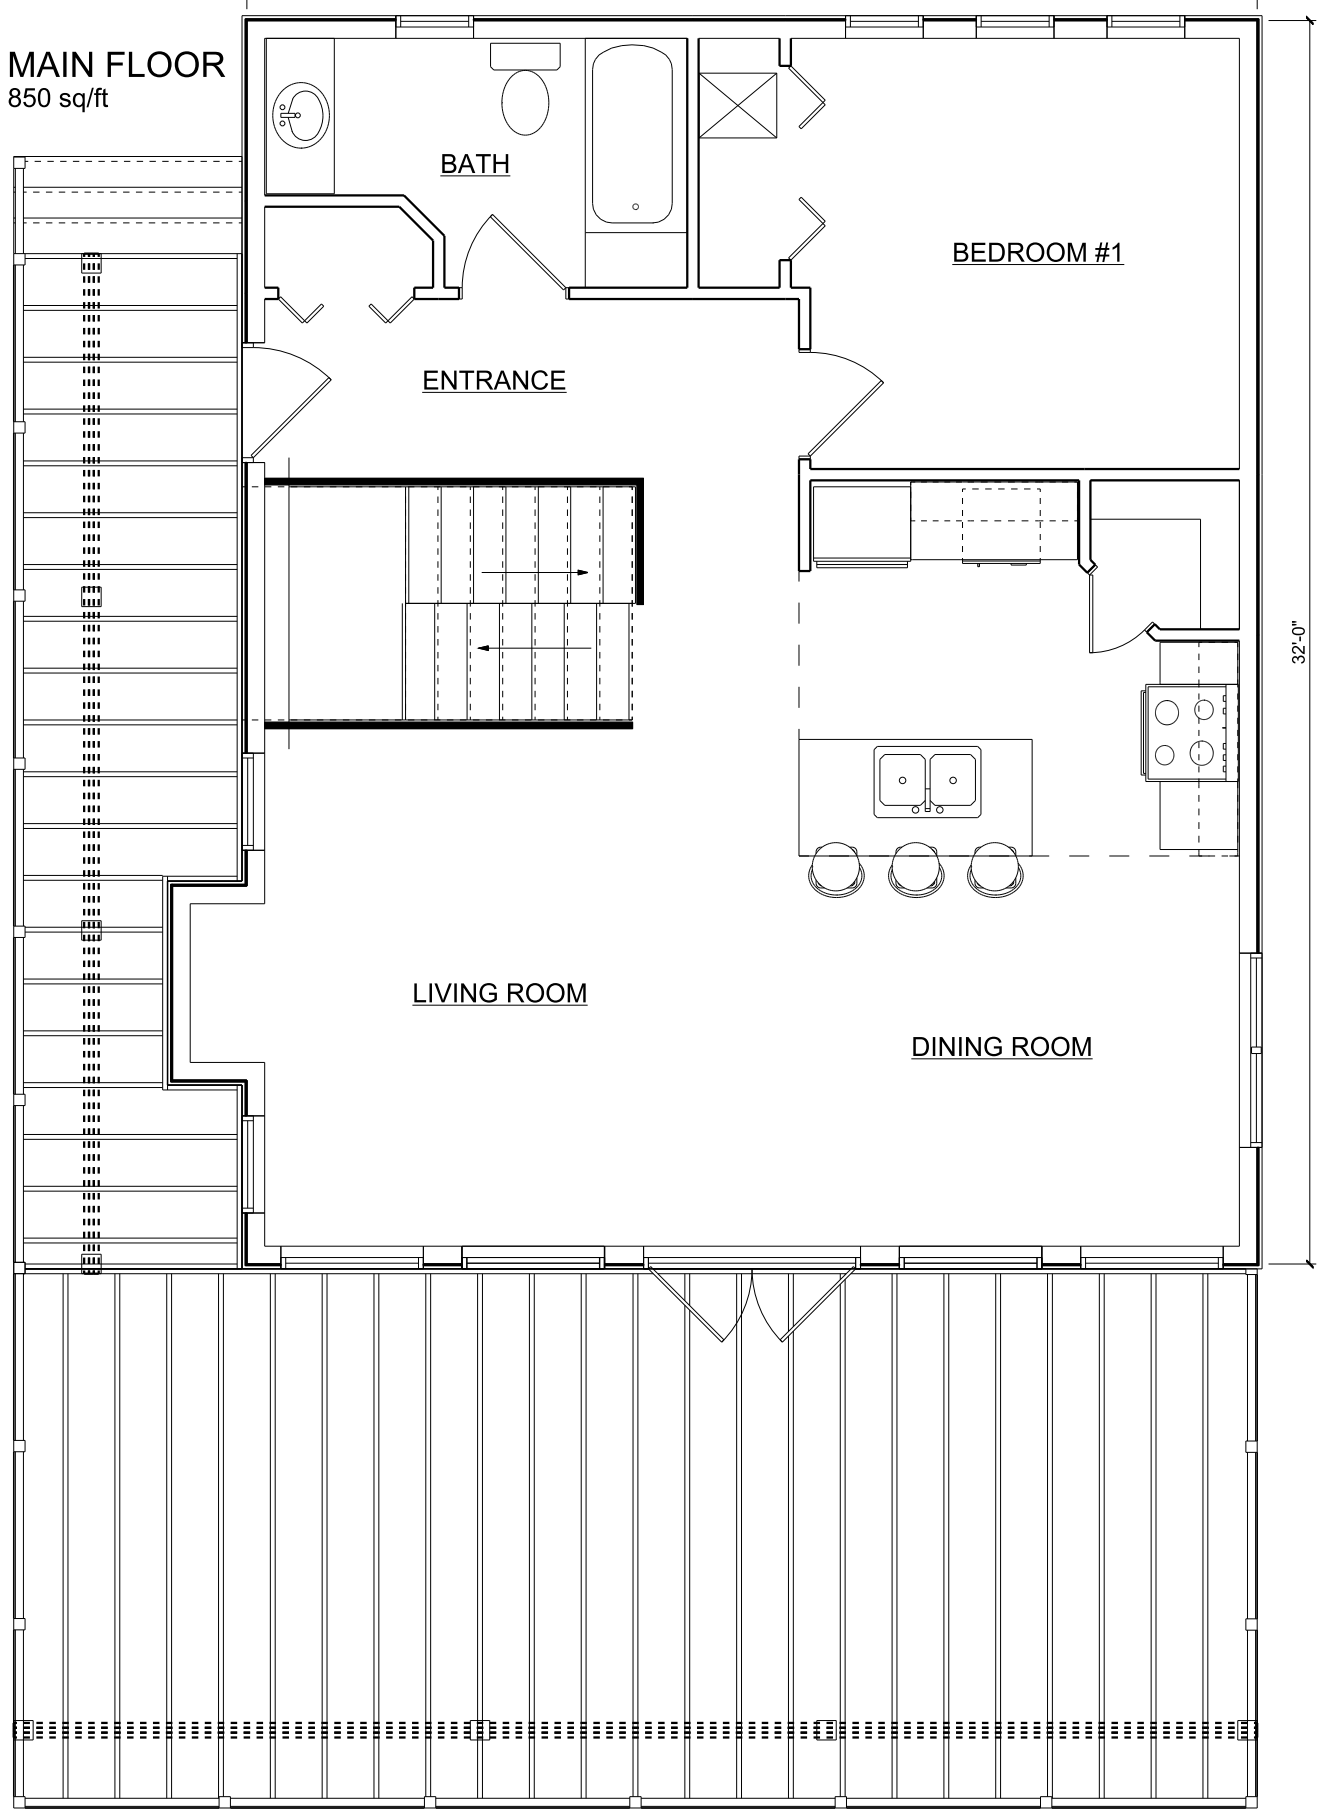

MAIN FLOOR
850 sq/ft

26'-0"

32'-0"

BATH

BEDROOM #1

ENTRANCE

LIVING ROOM

DINING ROOM